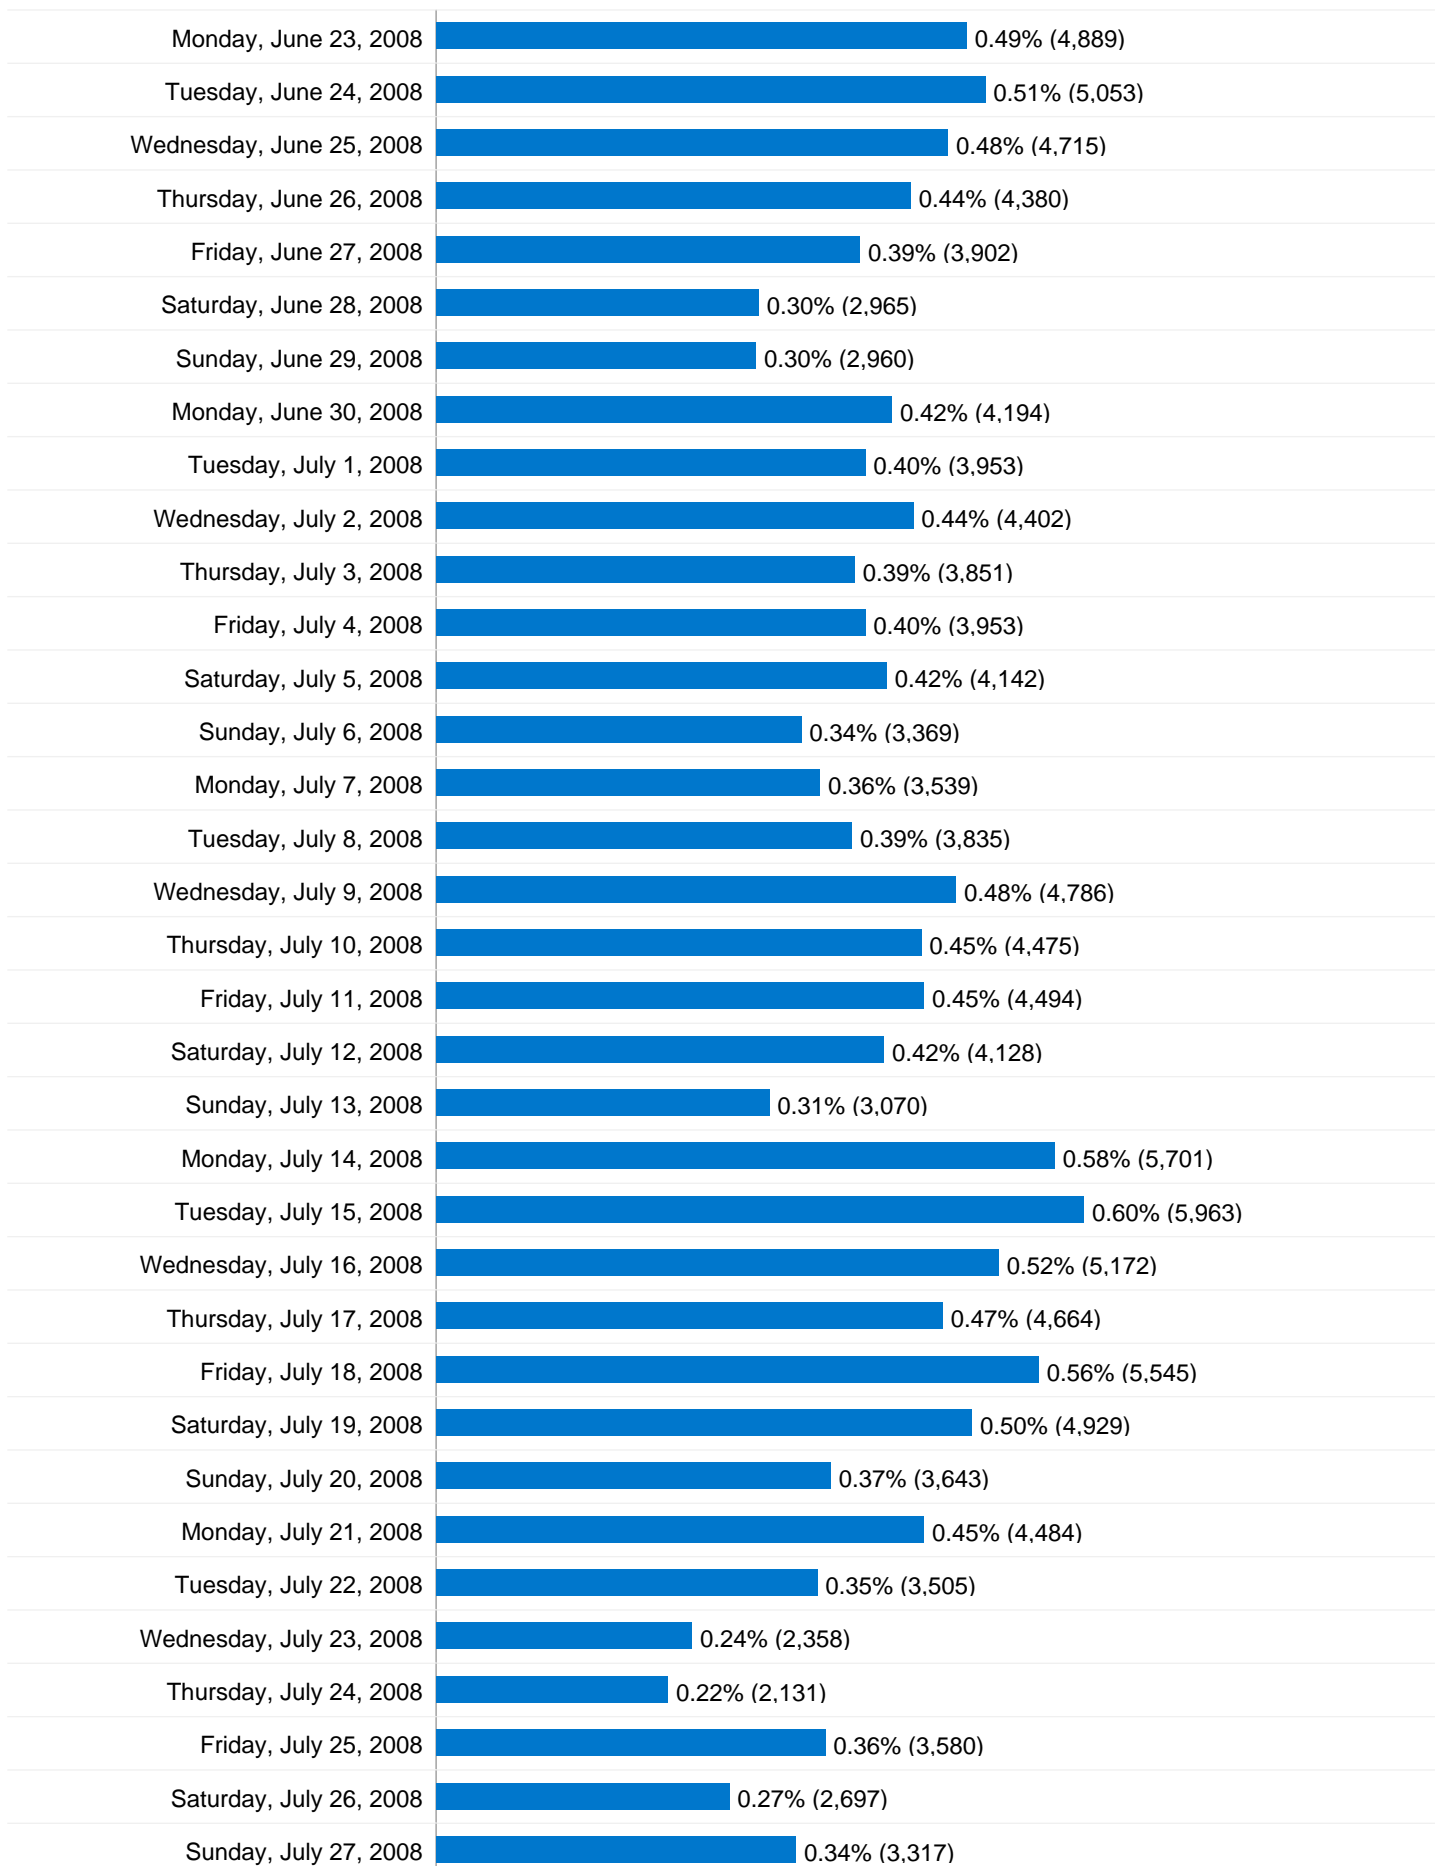

989,956 Pageviews

Tuesday, October 30, 2007	0.24% (2,377)
Wednesday, October 31, 2007	0.24% (2,378)
Thursday, November 1, 2007	0.21% (2,112)
Friday, November 2, 2007	0.23% (2,301)
Saturday, November 3, 2007	0.15% (1,473)
Sunday, November 4, 2007	0.16% (1,587)
Monday, November 5, 2007	0.25% (2,519)
Tuesday, November 6, 2007	0.24% (2,368)
Wednesday, November 7, 2007	0.27% (2,636)
Thursday, November 8, 2007	0.23% (2,259)
Friday, November 9, 2007	0.21% (2,115)
Saturday, November 10, 2007	0.17% (1,663)
Sunday, November 11, 2007	0.21% (2,112)
Monday, November 12, 2007	0.35% (3,420)
Tuesday, November 13, 2007	0.36% (3,580)
Wednesday, November 14, 2007	0.26% (2,604)
Thursday, November 15, 2007	0.24% (2,422)
Friday, November 16, 2007	0.24% (2,340)
Saturday, November 17, 2007	0.17% (1,728)
Sunday, November 18, 2007	0.18% (1,751)
Monday, November 19, 2007	0.31% (3,065)
Tuesday, November 20, 2007	0.31% (3,034)
Wednesday, November 21, 2007	0.28% (2,761)
Thursday, November 22, 2007	0.27% (2,631)
Friday, November 23, 2007	0.21% (2,059)
Saturday, November 24, 2007	0.24% (2,409)
Sunday, November 25, 2007	0.20% (1,964)

Monday, July 28, 2008		0.41% (4,020)
Tuesday, July 29, 2008		0.38% (3,749)
Wednesday, July 30, 2008		0.09% (930)