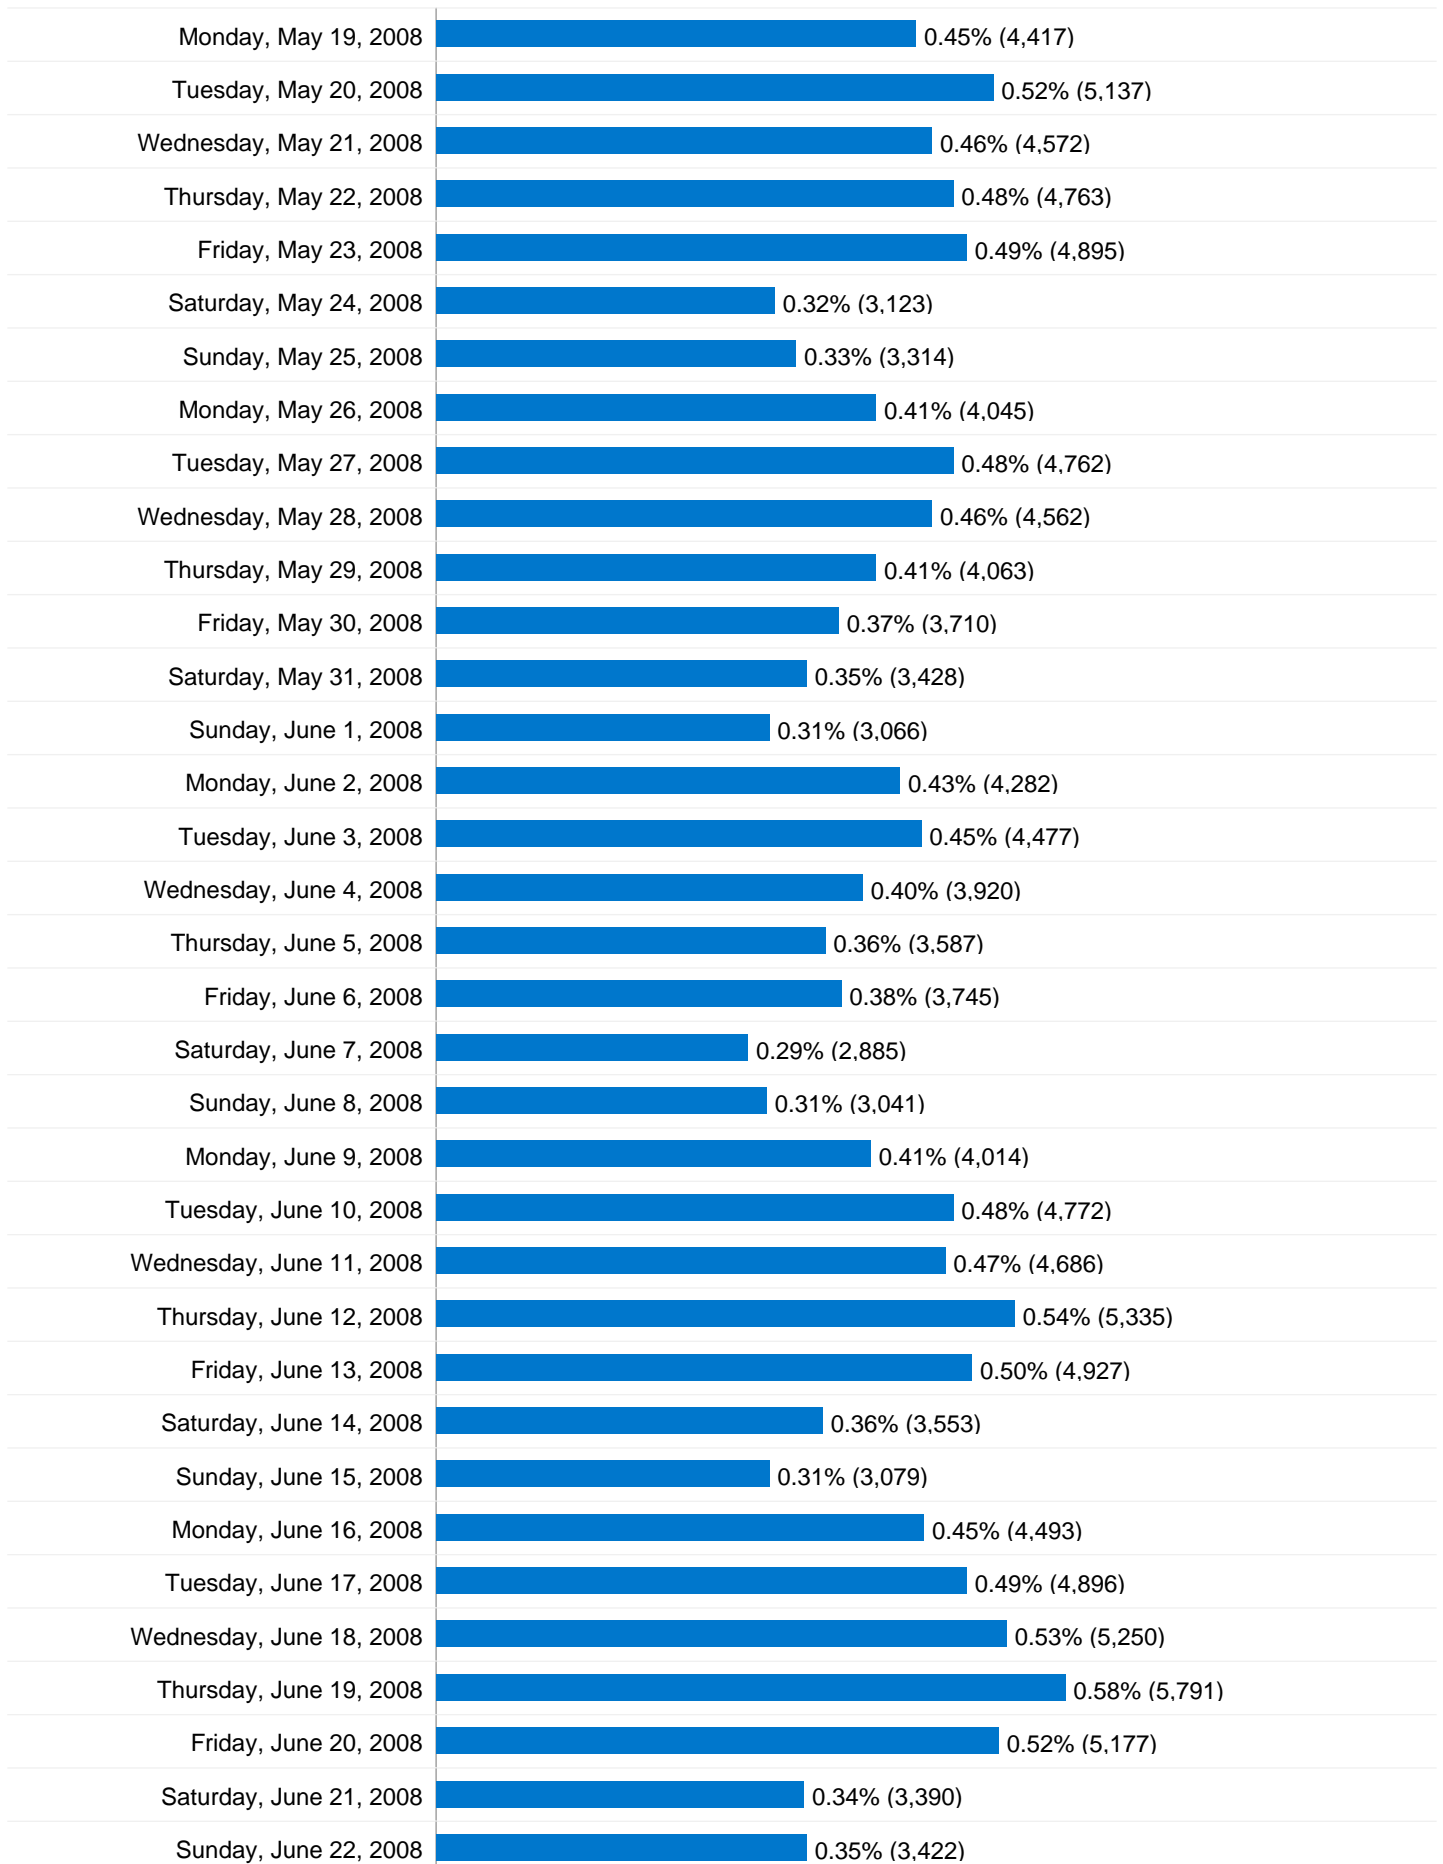

989,956 Pageviews

Tuesday, October 30, 2007	0.24% (2,377)
Wednesday, October 31, 2007	0.24% (2,378)
Thursday, November 1, 2007	0.21% (2,112)
Friday, November 2, 2007	0.23% (2,301)
Saturday, November 3, 2007	0.15% (1,473)
Sunday, November 4, 2007	0.16% (1,587)
Monday, November 5, 2007	0.25% (2,519)
Tuesday, November 6, 2007	0.24% (2,368)
Wednesday, November 7, 2007	0.27% (2,636)
Thursday, November 8, 2007	0.23% (2,259)
Friday, November 9, 2007	0.21% (2,115)
Saturday, November 10, 2007	0.17% (1,663)
Sunday, November 11, 2007	0.21% (2,112)
Monday, November 12, 2007	0.35% (3,420)
Tuesday, November 13, 2007	0.36% (3,580)
Wednesday, November 14, 2007	0.26% (2,604)
Thursday, November 15, 2007	0.24% (2,422)
Friday, November 16, 2007	0.24% (2,340)
Saturday, November 17, 2007	0.17% (1,728)
Sunday, November 18, 2007	0.18% (1,751)
Monday, November 19, 2007	0.31% (3,065)
Tuesday, November 20, 2007	0.31% (3,034)
Wednesday, November 21, 2007	0.28% (2,761)
Thursday, November 22, 2007	0.27% (2,631)
Friday, November 23, 2007	0.21% (2,059)
Saturday, November 24, 2007	0.24% (2,409)
Sunday, November 25, 2007	0.20% (1,964)

Monday, July 28, 2008		0.41% (4,020)
Tuesday, July 29, 2008		0.38% (3,749)
Wednesday, July 30, 2008		0.09% (930)