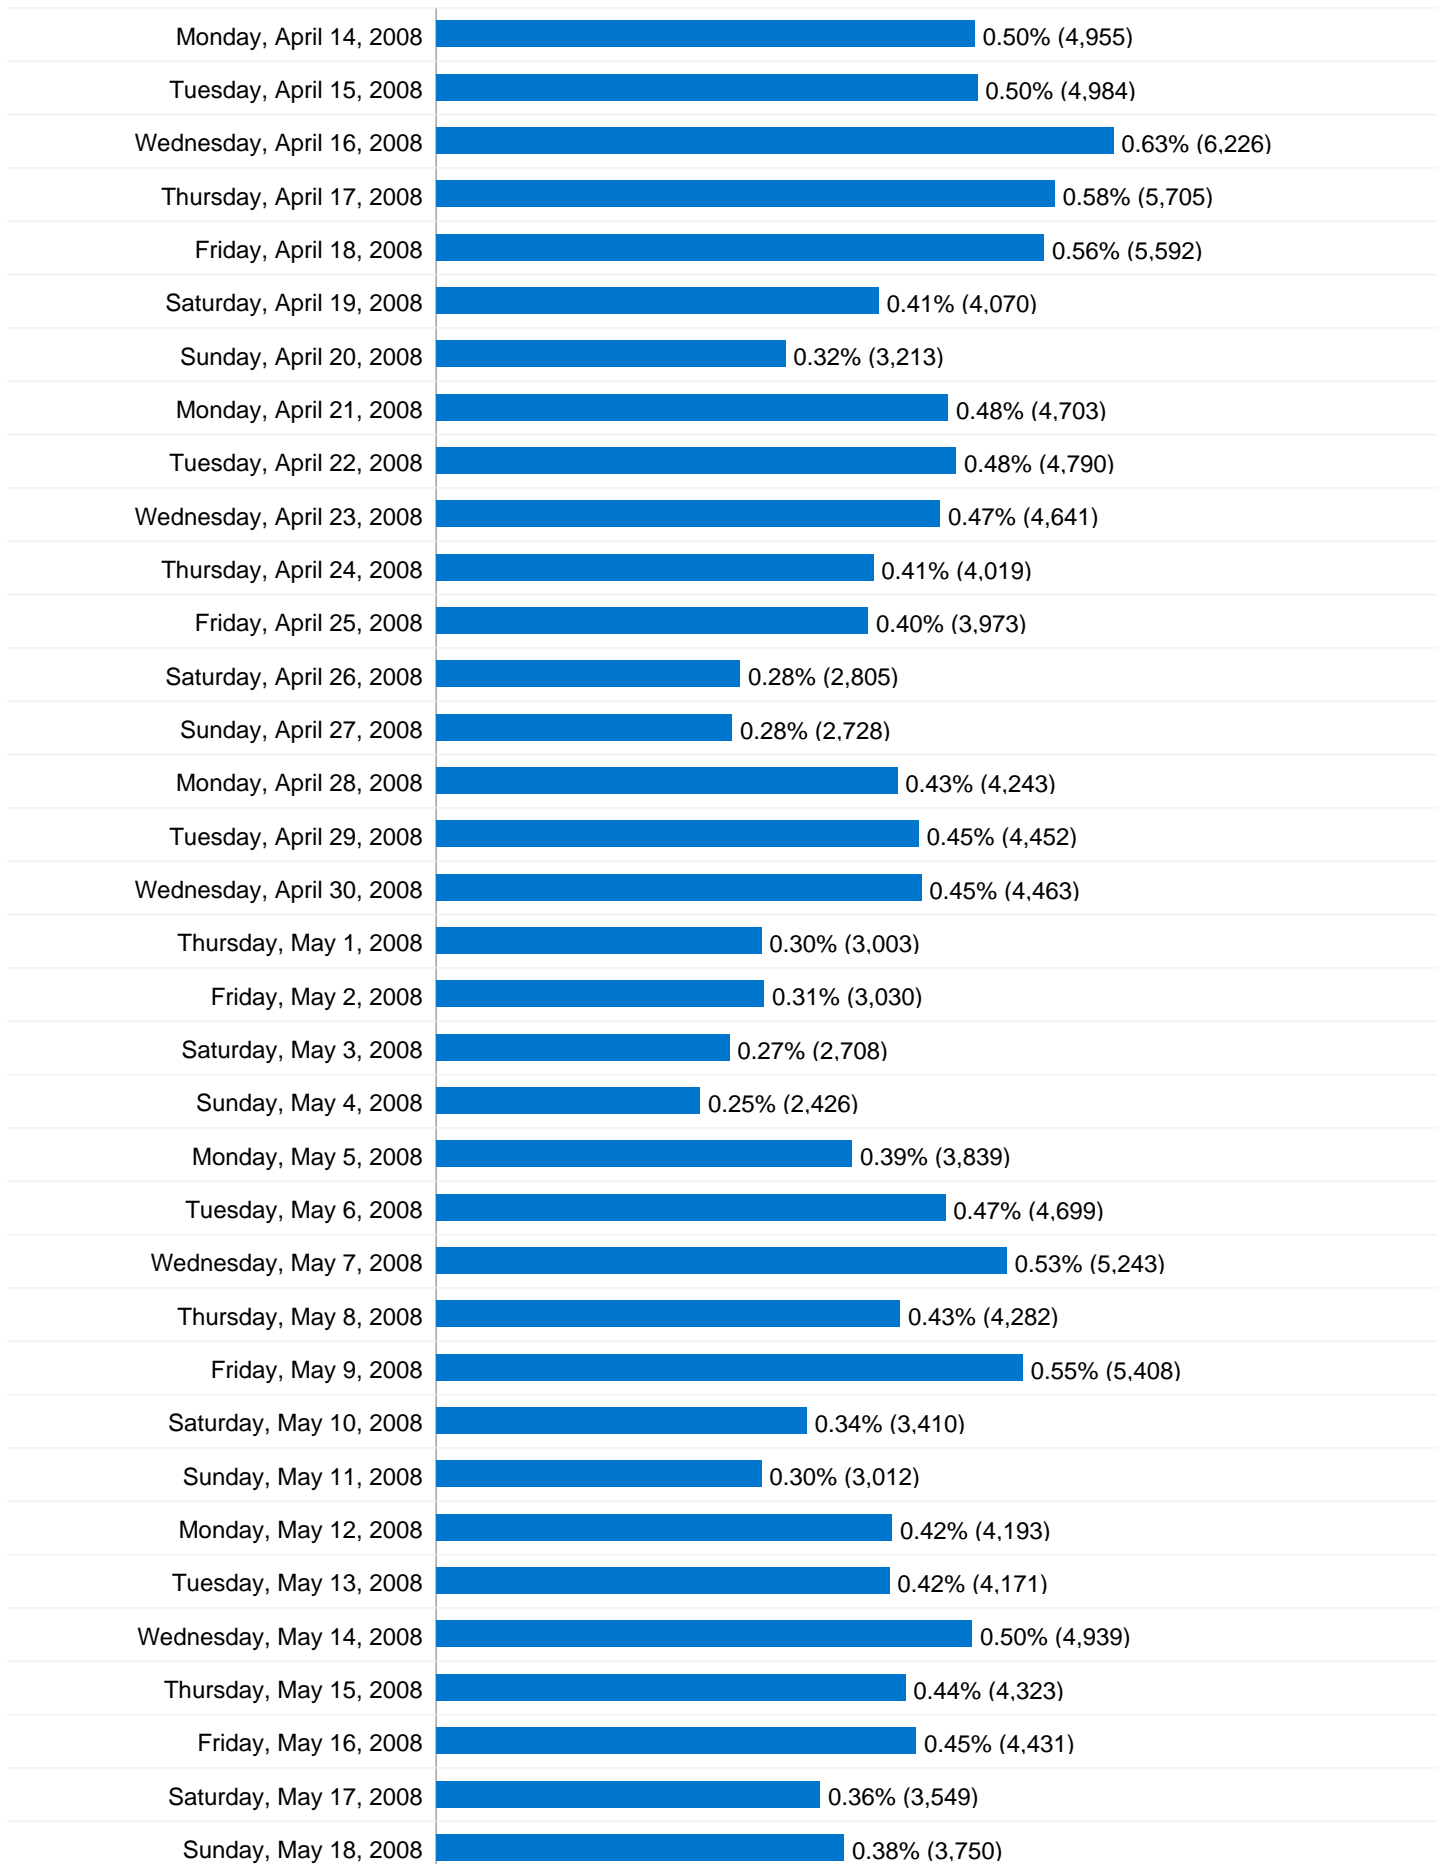

989,956 Pageviews

Tuesday, October 30, 2007	0.24% (2,377)
Wednesday, October 31, 2007	0.24% (2,378)
Thursday, November 1, 2007	0.21% (2,112)
Friday, November 2, 2007	0.23% (2,301)
Saturday, November 3, 2007	0.15% (1,473)
Sunday, November 4, 2007	0.16% (1,587)
Monday, November 5, 2007	0.25% (2,519)
Tuesday, November 6, 2007	0.24% (2,368)
Wednesday, November 7, 2007	0.27% (2,636)
Thursday, November 8, 2007	0.23% (2,259)
Friday, November 9, 2007	0.21% (2,115)
Saturday, November 10, 2007	0.17% (1,663)
Sunday, November 11, 2007	0.21% (2,112)
Monday, November 12, 2007	0.35% (3,420)
Tuesday, November 13, 2007	0.36% (3,580)
Wednesday, November 14, 2007	0.26% (2,604)
Thursday, November 15, 2007	0.24% (2,422)
Friday, November 16, 2007	0.24% (2,340)
Saturday, November 17, 2007	0.17% (1,728)
Sunday, November 18, 2007	0.18% (1,751)
Monday, November 19, 2007	0.31% (3,065)
Tuesday, November 20, 2007	0.31% (3,034)
Wednesday, November 21, 2007	0.28% (2,761)
Thursday, November 22, 2007	0.27% (2,631)
Friday, November 23, 2007	0.21% (2,059)
Saturday, November 24, 2007	0.24% (2,409)
Sunday, November 25, 2007	0.20% (1,964)

Monday, July 28, 2008		0.41% (4,020)
Tuesday, July 29, 2008		0.38% (3,749)
Wednesday, July 30, 2008		0.09% (930)