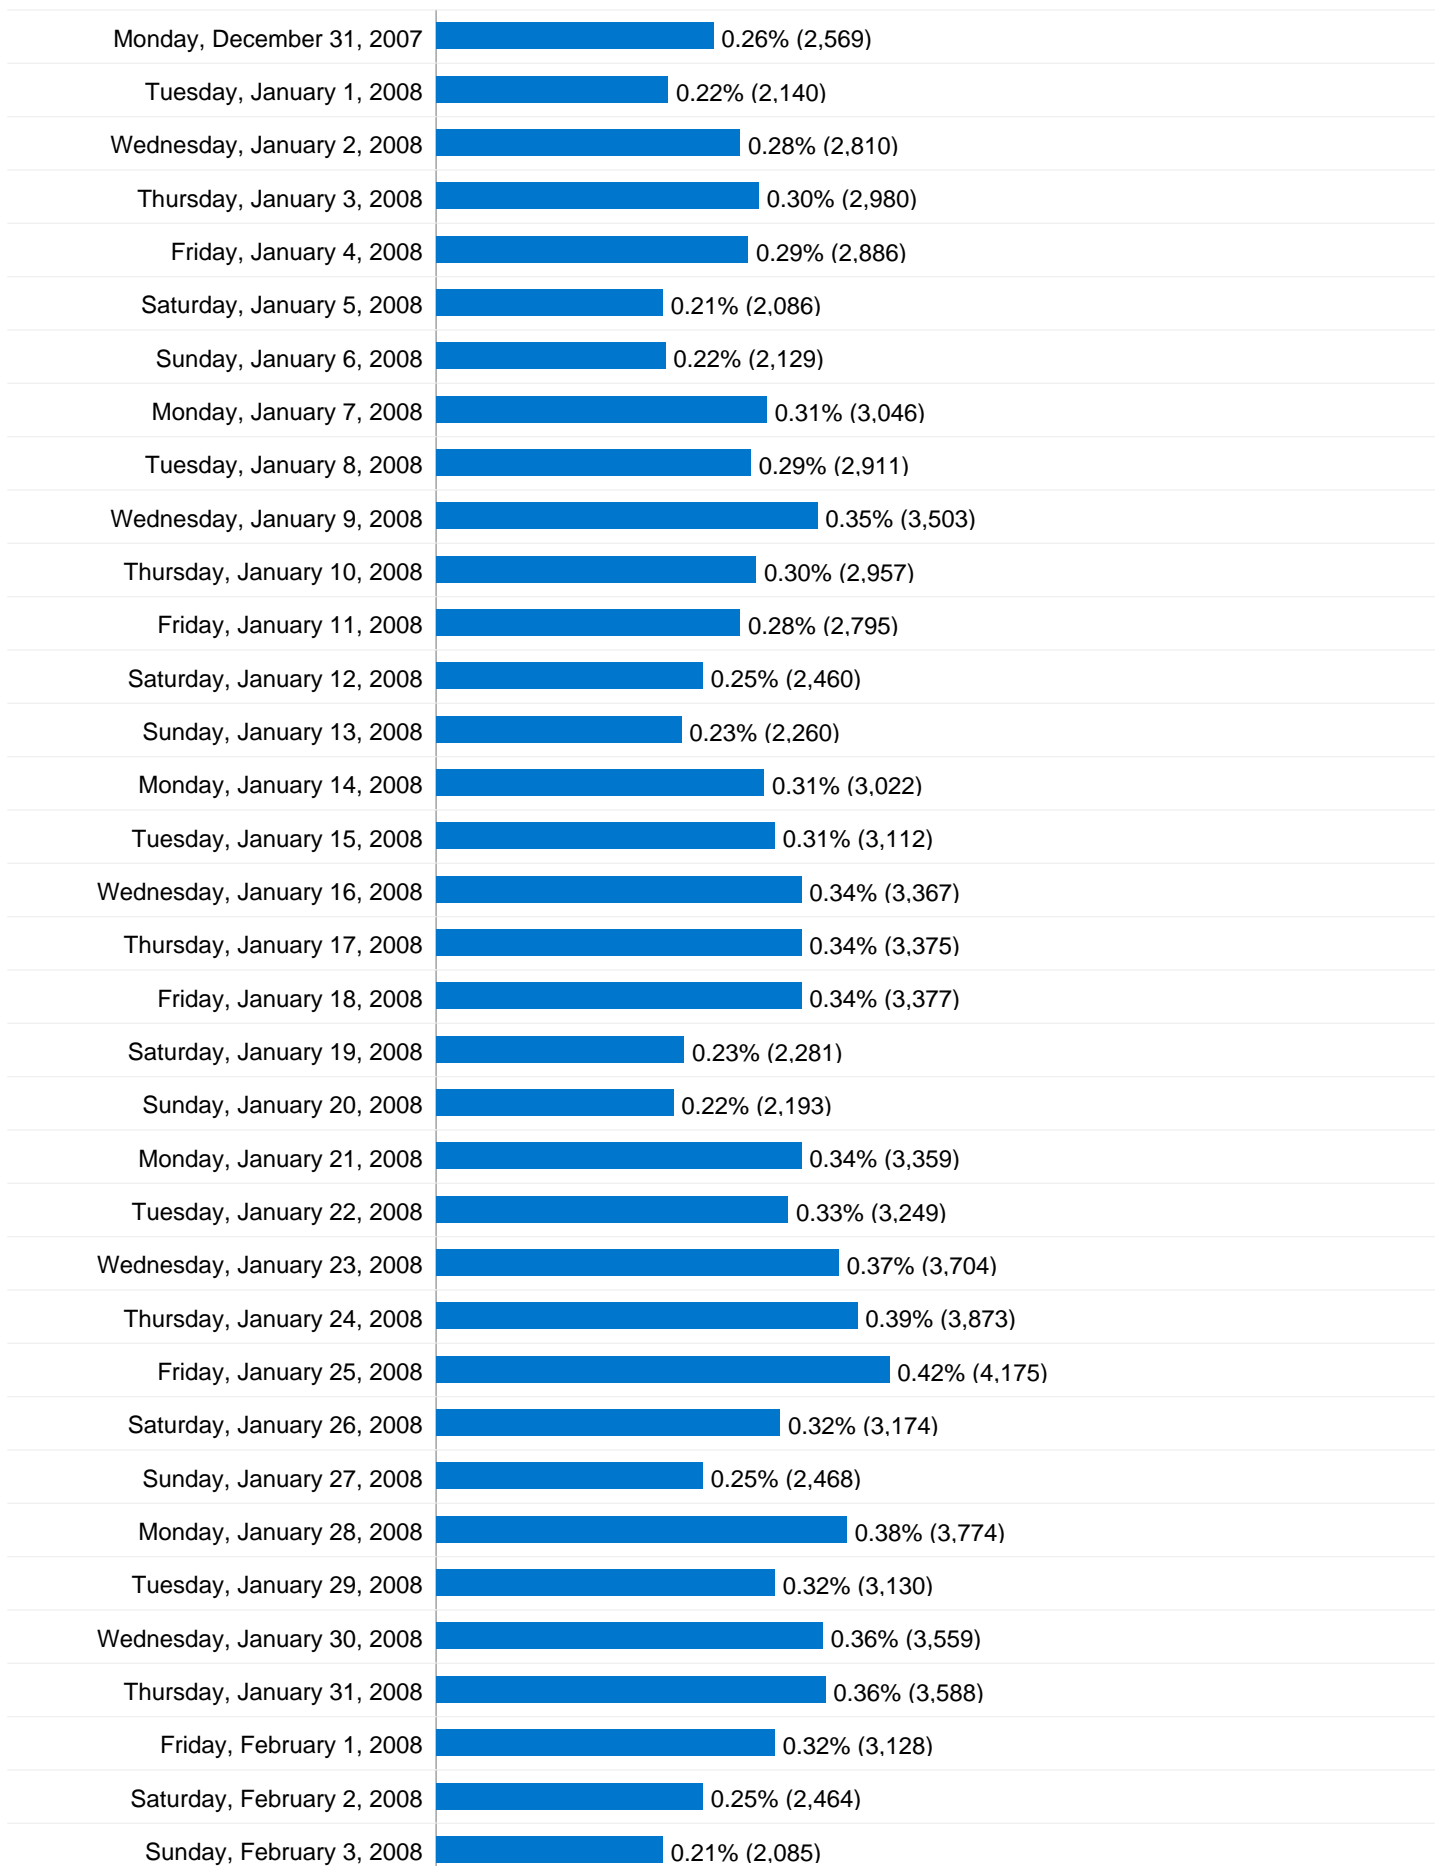

989,956 Pageviews

Tuesday, October 30, 2007	0.24% (2,377)
Wednesday, October 31, 2007	0.24% (2,378)
Thursday, November 1, 2007	0.21% (2,112)
Friday, November 2, 2007	0.23% (2,301)
Saturday, November 3, 2007	0.15% (1,473)
Sunday, November 4, 2007	0.16% (1,587)
Monday, November 5, 2007	0.25% (2,519)
Tuesday, November 6, 2007	0.24% (2,368)
Wednesday, November 7, 2007	0.27% (2,636)
Thursday, November 8, 2007	0.23% (2,259)
Friday, November 9, 2007	0.21% (2,115)
Saturday, November 10, 2007	0.17% (1,663)
Sunday, November 11, 2007	0.21% (2,112)
Monday, November 12, 2007	0.35% (3,420)
Tuesday, November 13, 2007	0.36% (3,580)
Wednesday, November 14, 2007	0.26% (2,604)
Thursday, November 15, 2007	0.24% (2,422)
Friday, November 16, 2007	0.24% (2,340)
Saturday, November 17, 2007	0.17% (1,728)
Sunday, November 18, 2007	0.18% (1,751)
Monday, November 19, 2007	0.31% (3,065)
Tuesday, November 20, 2007	0.31% (3,034)
Wednesday, November 21, 2007	0.28% (2,761)
Thursday, November 22, 2007	0.27% (2,631)
Friday, November 23, 2007	0.21% (2,059)
Saturday, November 24, 2007	0.24% (2,409)
Sunday, November 25, 2007	0.20% (1,964)

Monday, July 28, 2008		0.41% (4,020)
Tuesday, July 29, 2008		0.38% (3,749)
Wednesday, July 30, 2008		0.09% (930)