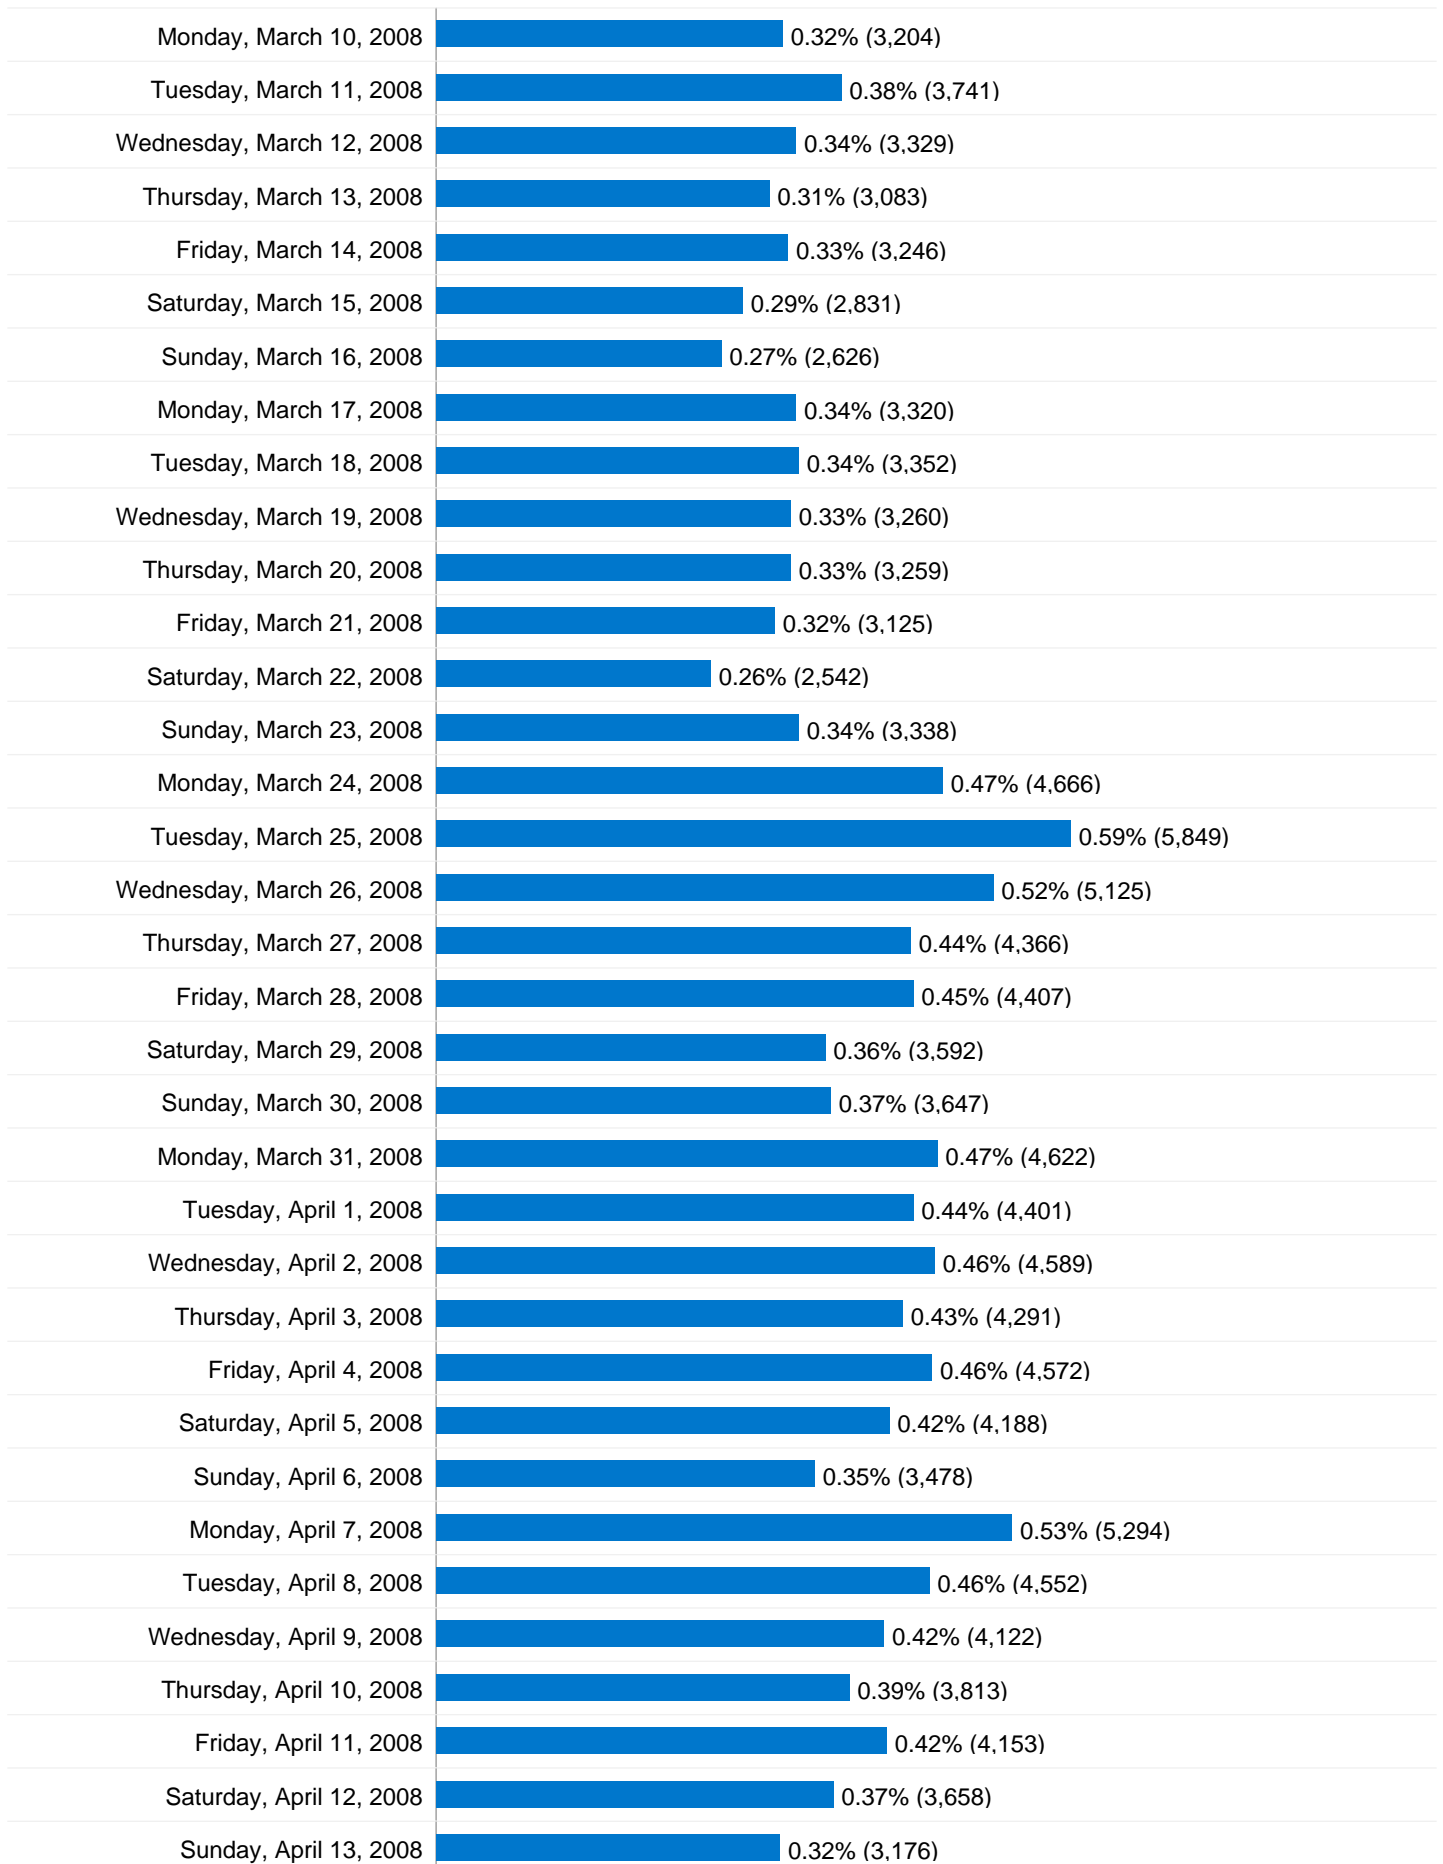

989,956 Pageviews

Tuesday, October 30, 2007	0.24% (2,377)
Wednesday, October 31, 2007	0.24% (2,378)
Thursday, November 1, 2007	0.21% (2,112)
Friday, November 2, 2007	0.23% (2,301)
Saturday, November 3, 2007	0.15% (1,473)
Sunday, November 4, 2007	0.16% (1,587)
Monday, November 5, 2007	0.25% (2,519)
Tuesday, November 6, 2007	0.24% (2,368)
Wednesday, November 7, 2007	0.27% (2,636)
Thursday, November 8, 2007	0.23% (2,259)
Friday, November 9, 2007	0.21% (2,115)
Saturday, November 10, 2007	0.17% (1,663)
Sunday, November 11, 2007	0.21% (2,112)
Monday, November 12, 2007	0.35% (3,420)
Tuesday, November 13, 2007	0.36% (3,580)
Wednesday, November 14, 2007	0.26% (2,604)
Thursday, November 15, 2007	0.24% (2,422)
Friday, November 16, 2007	0.24% (2,340)
Saturday, November 17, 2007	0.17% (1,728)
Sunday, November 18, 2007	0.18% (1,751)
Monday, November 19, 2007	0.31% (3,065)
Tuesday, November 20, 2007	0.31% (3,034)
Wednesday, November 21, 2007	0.28% (2,761)
Thursday, November 22, 2007	0.27% (2,631)
Friday, November 23, 2007	0.21% (2,059)
Saturday, November 24, 2007	0.24% (2,409)
Sunday, November 25, 2007	0.20% (1,964)

Monday, July 28, 2008		0.41% (4,020)
Tuesday, July 29, 2008		0.38% (3,749)
Wednesday, July 30, 2008		0.09% (930)