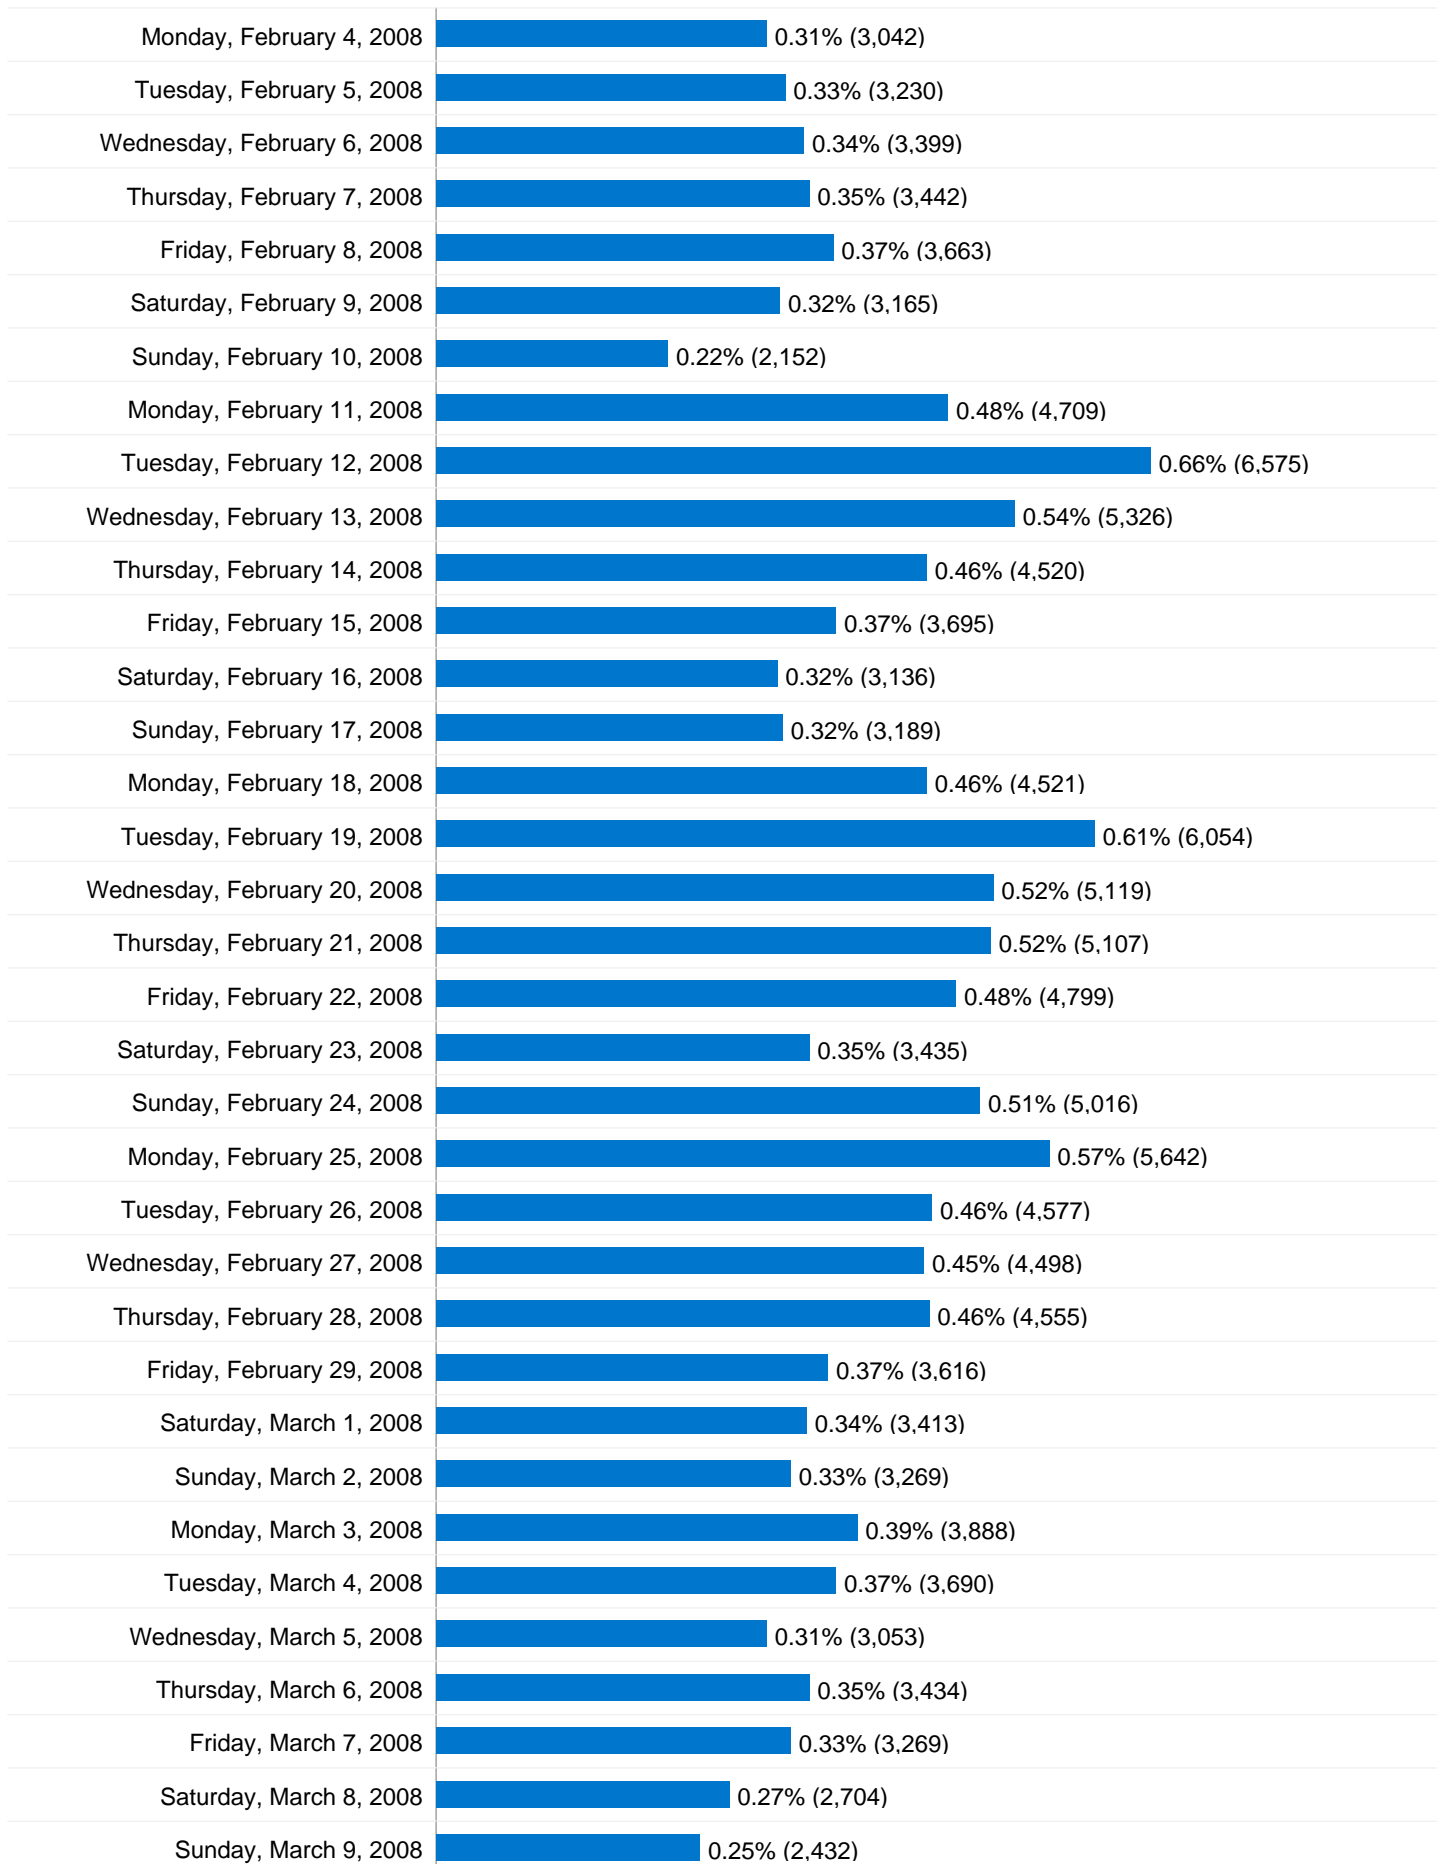

989,956 Pageviews

Tuesday, October 30, 2007	0.24% (2,377)
Wednesday, October 31, 2007	0.24% (2,378)
Thursday, November 1, 2007	0.21% (2,112)
Friday, November 2, 2007	0.23% (2,301)
Saturday, November 3, 2007	0.15% (1,473)
Sunday, November 4, 2007	0.16% (1,587)
Monday, November 5, 2007	0.25% (2,519)
Tuesday, November 6, 2007	0.24% (2,368)
Wednesday, November 7, 2007	0.27% (2,636)
Thursday, November 8, 2007	0.23% (2,259)
Friday, November 9, 2007	0.21% (2,115)
Saturday, November 10, 2007	0.17% (1,663)
Sunday, November 11, 2007	0.21% (2,112)
Monday, November 12, 2007	0.35% (3,420)
Tuesday, November 13, 2007	0.36% (3,580)
Wednesday, November 14, 2007	0.26% (2,604)
Thursday, November 15, 2007	0.24% (2,422)
Friday, November 16, 2007	0.24% (2,340)
Saturday, November 17, 2007	0.17% (1,728)
Sunday, November 18, 2007	0.18% (1,751)
Monday, November 19, 2007	0.31% (3,065)
Tuesday, November 20, 2007	0.31% (3,034)
Wednesday, November 21, 2007	0.28% (2,761)
Thursday, November 22, 2007	0.27% (2,631)
Friday, November 23, 2007	0.21% (2,059)
Saturday, November 24, 2007	0.24% (2,409)
Sunday, November 25, 2007	0.20% (1,964)

Monday, July 28, 2008		0.41% (4,020)
Tuesday, July 29, 2008		0.38% (3,749)
Wednesday, July 30, 2008		0.09% (930)