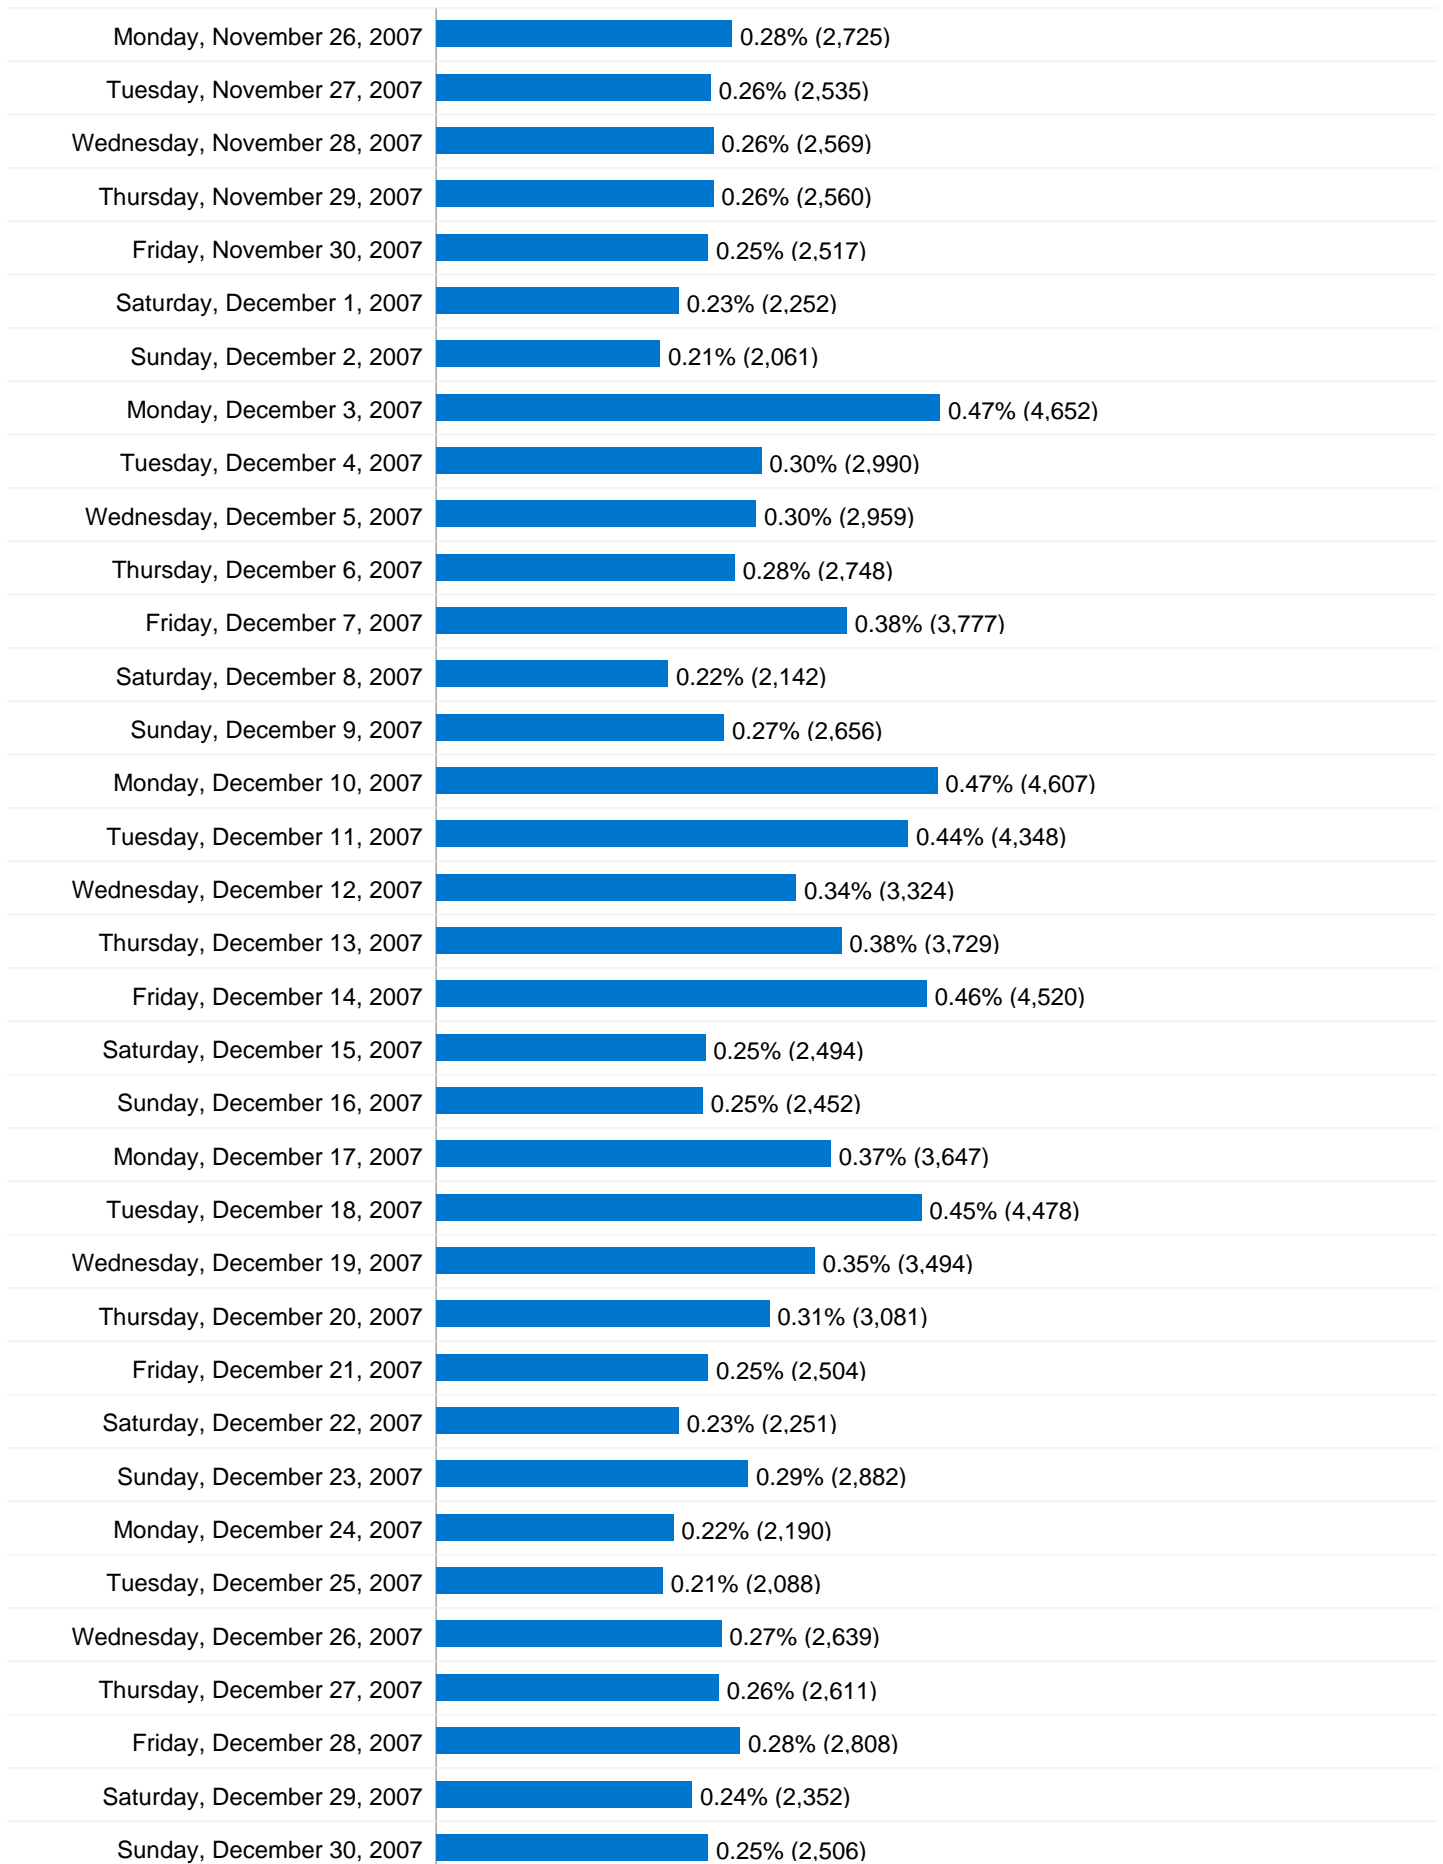

989,956 Pageviews

Tuesday, October 30, 2007	0.24% (2,377)
Wednesday, October 31, 2007	0.24% (2,378)
Thursday, November 1, 2007	0.21% (2,112)
Friday, November 2, 2007	0.23% (2,301)
Saturday, November 3, 2007	0.15% (1,473)
Sunday, November 4, 2007	0.16% (1,587)
Monday, November 5, 2007	0.25% (2,519)
Tuesday, November 6, 2007	0.24% (2,368)
Wednesday, November 7, 2007	0.27% (2,636)
Thursday, November 8, 2007	0.23% (2,259)
Friday, November 9, 2007	0.21% (2,115)
Saturday, November 10, 2007	0.17% (1,663)
Sunday, November 11, 2007	0.21% (2,112)
Monday, November 12, 2007	0.35% (3,420)
Tuesday, November 13, 2007	0.36% (3,580)
Wednesday, November 14, 2007	0.26% (2,604)
Thursday, November 15, 2007	0.24% (2,422)
Friday, November 16, 2007	0.24% (2,340)
Saturday, November 17, 2007	0.17% (1,728)
Sunday, November 18, 2007	0.18% (1,751)
Monday, November 19, 2007	0.31% (3,065)
Tuesday, November 20, 2007	0.31% (3,034)
Wednesday, November 21, 2007	0.28% (2,761)
Thursday, November 22, 2007	0.27% (2,631)
Friday, November 23, 2007	0.21% (2,059)
Saturday, November 24, 2007	0.24% (2,409)
Sunday, November 25, 2007	0.20% (1,964)

Monday, July 28, 2008		0.41% (4,020)
Tuesday, July 29, 2008		0.38% (3,749)
Wednesday, July 30, 2008		0.09% (930)